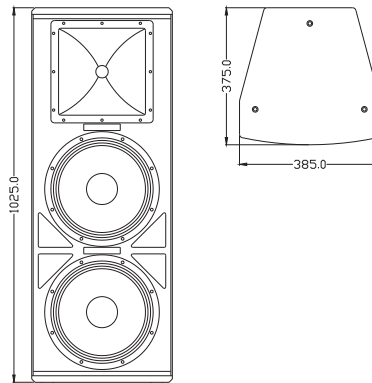

CONFIGURATION